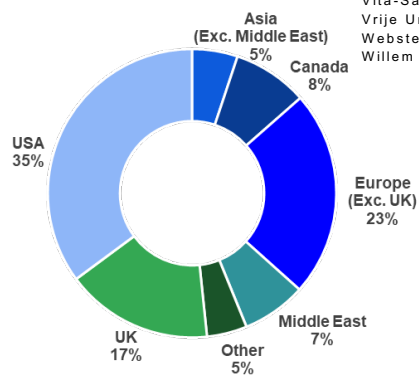

MIDDLE EAST / AFRICA

American University of Beirut
American University in Dubai
American University of Sharjah
Canadian University of Dubai
French Fashion University Esmod
International Dubai
Lebanese American University
Middlesex University Dubai
Mohammed Bin Rashid University of
Medicine and Health Sciences
Murdoch University
New York University - Abu Dhabi
Northwestern in Qatar
Paris - Sorbonne University Abu Dhabi
RCSI - Medical University Bahrain
SAE Institute Dubai
United Arab Emirates University
University of Birmingham Dubai
University of Dubai
University of Wollongong in Dubai
Weill Cornell Medical College in Qatar
Zayed University
Gulf Medical University
Higher Colleges of Technology
Rochester Institution of Technology - Dubai
The Emirates Academy of Hospitality
Management

AUSTRALIA / ASIA

Koc University
Ashoka University
Chung-Ang University
Hong Kong University
Hong Kong University of Science and
Technology
International Christian University
Korea Advanced Institute of Science and
Technology
Kyung Hee University
Manipal University
Seoul National University
Singapore Management University
Sogang University
Temple University Japan
Vellore Institute of Technology
Keio University
Mages Institute of Excellence
National University of Singapore

Post High School University Matriculations (Class of 2022)