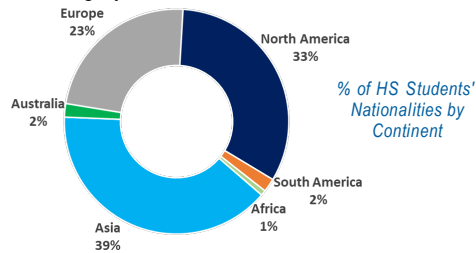

School Community

The High School has an enrollment of over 1,000 students from 88 countries. Our campus, accommodating approximately 3,000 students, is a purpose-built facility with leading edge amenities to support student development. The parents of DAA students come from a variety of business, governmental and other professional backgrounds.