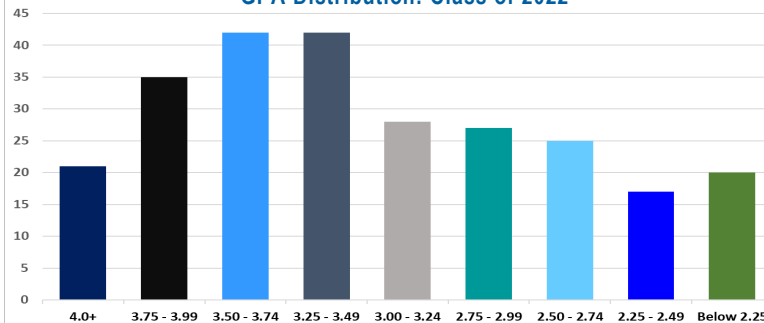

GPA Distribution: Class of 2022

*Please note that all IB and AP courses have a 0.25 weight added to the standard weighting.

AFFILIATIONS

Council of International Schools (CIS)

New England Association of Schools and Colleges (NEASC)

International Baccalaureate Diploma (IBO)

Advanced Placement (AP)

CEEB: 697012

COUNSELOR CONTACT INFORMATION

Ms. Trisha Johnson
Head of Counseling
t.johnson_daa@gemsedu.com

Mrs. JoAnn Porterfield
j.porterfield_daa@gemsedu.com

Ms. Katrina Watson
k.watson_daa@gemsedu.com

Mrs. Rhiana Courlander
r.courlander_daa@gemsedu.com

Ms. Shalyn Tharayil
s.tharayil_daa@gemsedu.com

Mr. Phillip Wenturine
p.wenturine_daa@gemsedu.com

Mr. Paul Staveley
Well-being Advisor
p.staveley_daa@gemsedu.com