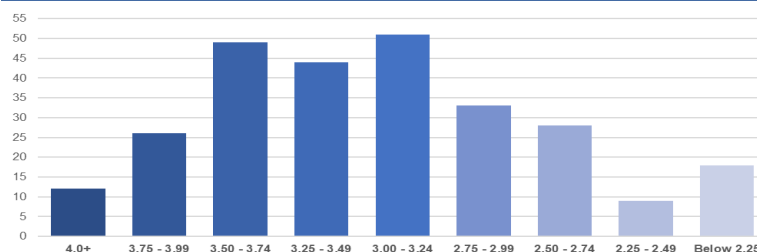

GPA Distribution: Class of 2023

Please note that all IB & AP courses have a 0.25 weight added to the standard weighting.

AFFILIATIONS

Council of International Schools (CIS)

New England Association of Schools and Colleges (NEASC)

International Baccalaureate Diploma (IBO)

Advanced Placement (AP)

CEEB: 697012

COUNSELING TEAM

JoAnn Porterfield j.porterfield_daa@gemsedu.com	G9 Last Name: A-Z
Katrina Watson k.watson_daa@gemsedu.com	G10-12 Last Name: A-Beb
Nedra Brown n.brown_daa@gemsedu.com	G10-12 Last Name: Bec-Hac
Pushpa Dasari p.dasari1_daa@gemsedu.com	G10-12 Last Name: Had-Mar
Jeff Chelin j.chelin_daa@gemsedu.com	G10-12 Last Name: Mas-Seu
Trisha Johnson t.johnson_daa@gemsedu.com	G10-12 Last Name: Sev-Z Head of Counseling
Jennifer Gaffney j.gaffney_daa@gemsedu.com	Wellbeing Advisor
Jon Gatus j.gatus_daa@gemsedu.com	Department Secretary

UNIVERSITY VISITS

Please scan or click on the QR code.