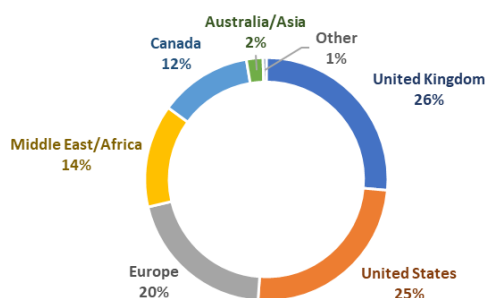

AUSTRALIA / ASIA

Ajou University
Ashoka University
Australian National University
Chungang University
Griffith University Conservatorium
Hanyang University
Hong Kong University of Science and Technology, The
KAIST - Korea Advanced Institute of Science & Technology
Keio University
Koc University
Korea Advanced Institute of Science and Technology
Kyung Hee University
MAGES institute
Manipal Academy of Higher Education
Monash University
Murdoch University
National University of Singapore
Seoul National University
Singapore Management University
SKMS
Sogang University
Temple University Japan
The University of Hong Kong
The University of Western Australia
University of Auckland
University of Melbourne
University of New South Wales (UNSW)
University of Newcastle
University of Queensland
University of Sydney
University of Technology, Sydney
University of Wollongong
Yonsei University
Yonsei University - Underwood International College

Post High School University Matriculations (Class of 2023)

DAA students are limited in the number of applications they can submit. Admissions offices can be sure that an application from a DAA student is a well-considered one.