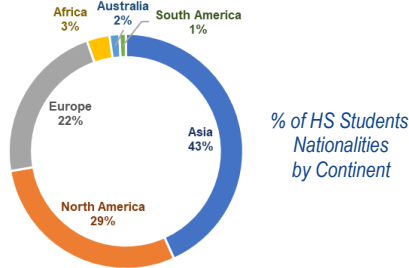

School Community

DAA High School has an enrollment of over 1,000 students from 83 countries. Our campus, accommodating approximately 3,000 students, is a purpose-built facility with leading edge amenities to support student development. The parents of DAA students come from a variety of business, governmental and other professional backgrounds.