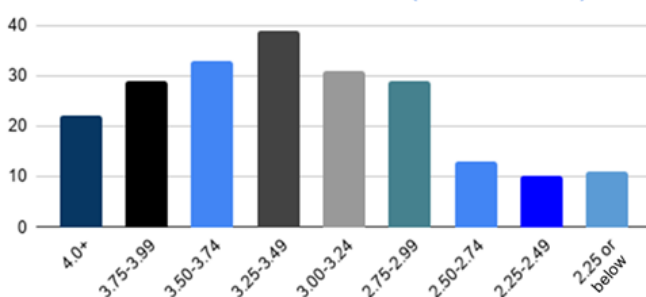

Grade Distribution: Class of 2020 (217 Students)

AFFILIATIONS

Council of International Schools (CIS)

New England Association of Schools and Colleges (NEASC)

International Baccalaureate Diploma (IBO)

Advanced Placement (AP)

CEEB: 697012

COUNSELOR CONTACT INFORMATION

Ms. Trisha Johnson

Head of Counseling

t.johnson_daa@gemsedu.com

Ms. Katrina Watson

k.watson_daa@gemsedu.com

Mr. Steven Johanson

s.johanson_daa@gemsedu.com

Mrs. Rhiana Courlander

r.courlander_daa@gemsedu.com

Mrs. JoAnn Porterfield

j.porterfield_daa@gemsedu.com

Mrs. Jan Evans

Department Secretary

j.evans_daa@gemsedu.com